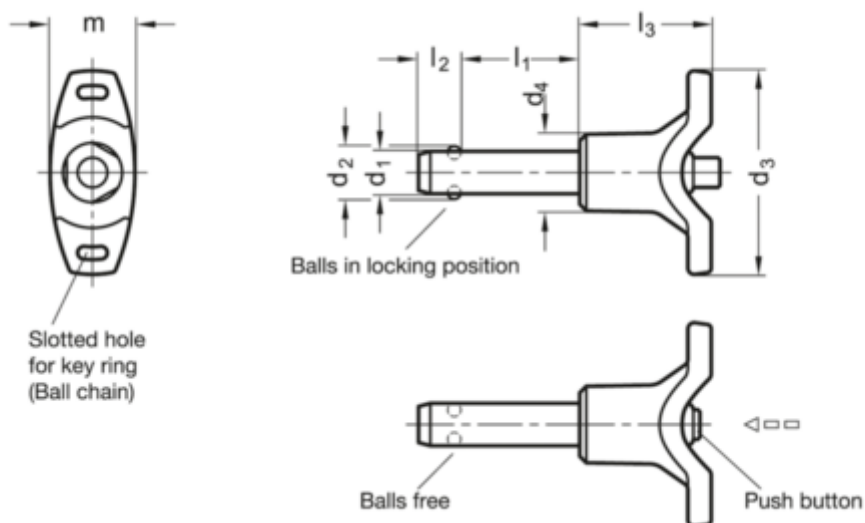

Article number: 201137860

Description: E+G stainless steel-ball lock pin
GN 113.7-8-60

Measures

d1	= 12	m	= 27.5
d2	= 14.5	Resilience (N)	= 87
d3	= 58	Weight in (g)	= 113
d4	= 24		
l1	= 45		
l3	= 36.5		
l2 ±0.2	= 10.6		
l2 ±1	= 10.6		